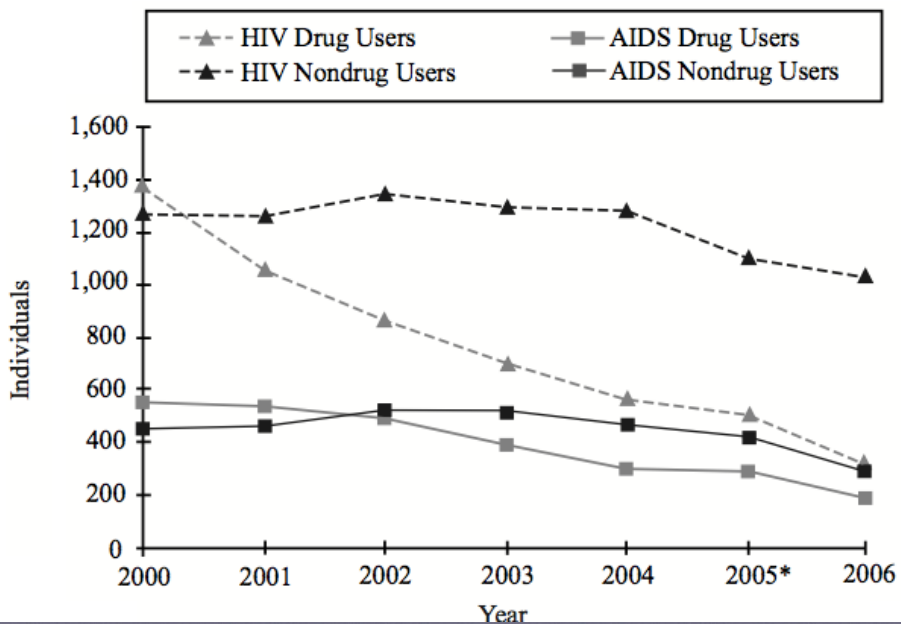

In almost every category of drug, and for drug usage overall, the lifetime prevalence rates in the predecriminalization era of the 1990s were higher than the post-decriminalization rates.

Figure 5
National Investigation in School Environment, 2001 and 2006, Secondary (10th, 11th, and 12th years), Portugal, Prevalence Over Entire Life

Figure 2
Administrative Infraction Proceedings, by Year,* by Type of Drug

Figure 9
HIV/AIDS Notifications, Percent Drug Users and Nondrug Users, by Year of Diagnosis

Figure 8
HIV/AIDS Notifications: Drug Users and Nondrug Users, by Year of Diagnosis

The number of newly reported cases of HIV and AIDS among drug addicts has declined substantially every year since 2001.

Figure 12
Number of Acute Drug-Related Deaths, 1987–1999

Figure 13
Deaths,* According to Year

The total number of drug-related deaths has actually *decreased* from the pre-criminalization year of 1999 (when it totaled close to 400) to 2006 (when the total was 290).

Drug-related mortality rates have decreased as well.