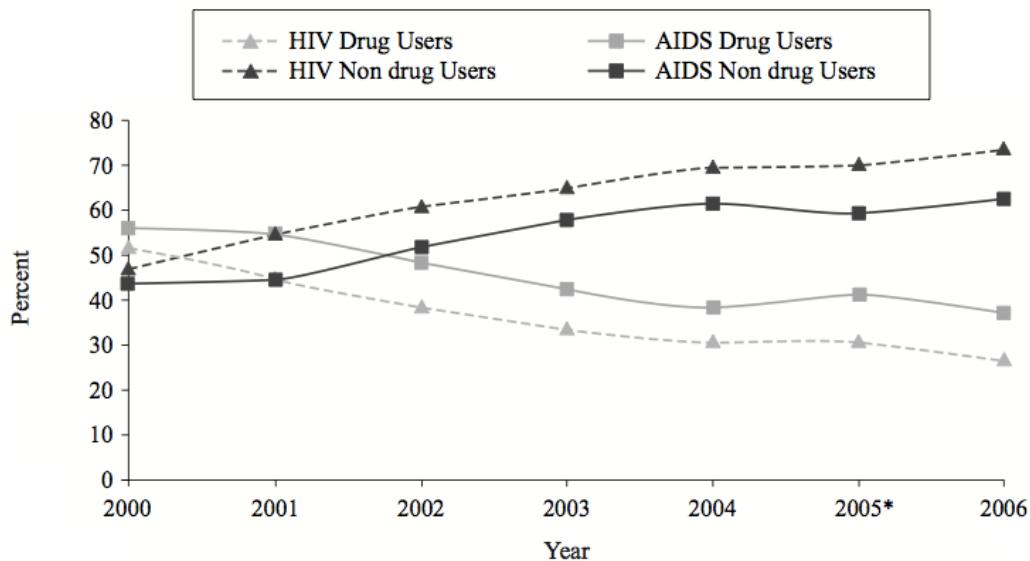

In almost every category of drug, and for drug usage overall, the lifetime prevalence rates in the predecriminalization era of the 1990s were higher than the post-decriminalization rates.

Figure 5
National Investigation in School Environment, 2001 and 2006, Secondary (10th, 11th, and 12th years), Portugal, Prevalence Over Entire Life

Figure 2
Administrative Infraction Proceedings, by Year,* by Type of Drug

Figure 9
HIV/AIDS Notifications, Percent Drug Users and Nondrug Users, by Year of Diagnosis

Figure 8
HIV/AIDS Notifications: Drug Users and Nondrug Users, by Year of Diagnosis

The number of newly reported cases of HIV and AIDS among drug addicts has declined substantially every year since 2001.

Figure 12
Number of Acute Drug-Related Deaths, 1987–1999

Figure 13
Deaths,* According to Year

The total number of drug-related deaths has actually *decreased* from the pre-criminalization year of 1999 (when it totaled close to 400) to 2006 (when the total was 290).

Drug-related mortality rates have decreased as well.