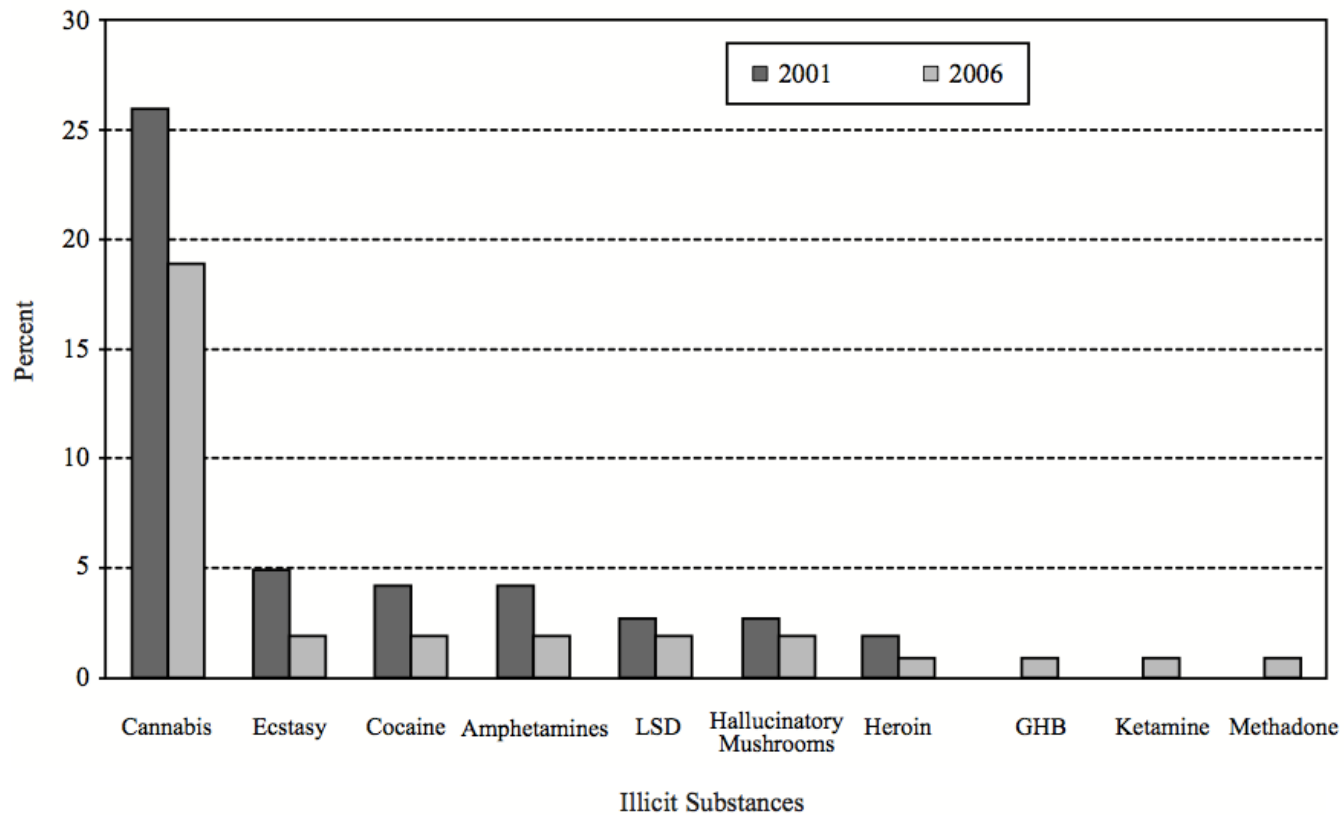

After 10 years of drug decriminalization in Portugal...

Figure 3
Individuals Charged, By the Year and Drug-Related Status

Figure 7
Individuals Sentenced by Year, and by Drug-Related Status

Figure 4
National Investigation in School Environment, 2001 and 2006, 3rd Cycle (7th, 8th, and 9th years), Portugal,
Prevalence Over Entire Life

In almost every category of drug, and for drug usage overall, the lifetime prevalence rates in the predecriminalization era of the 1990s were higher than the post-decriminalization rates.

Figure 5
National Investigation in School Environment, 2001 and 2006, Secondary (10th, 11th, and 12th years), Portugal, Prevalence Over Entire Life

The total number of drug-related deaths has actually *decreased* from the pre-criminalization year of 1999 (when it totaled close to 400) to 2006 (when the total was 290).

Drug-related mortality rates have decreased as well.