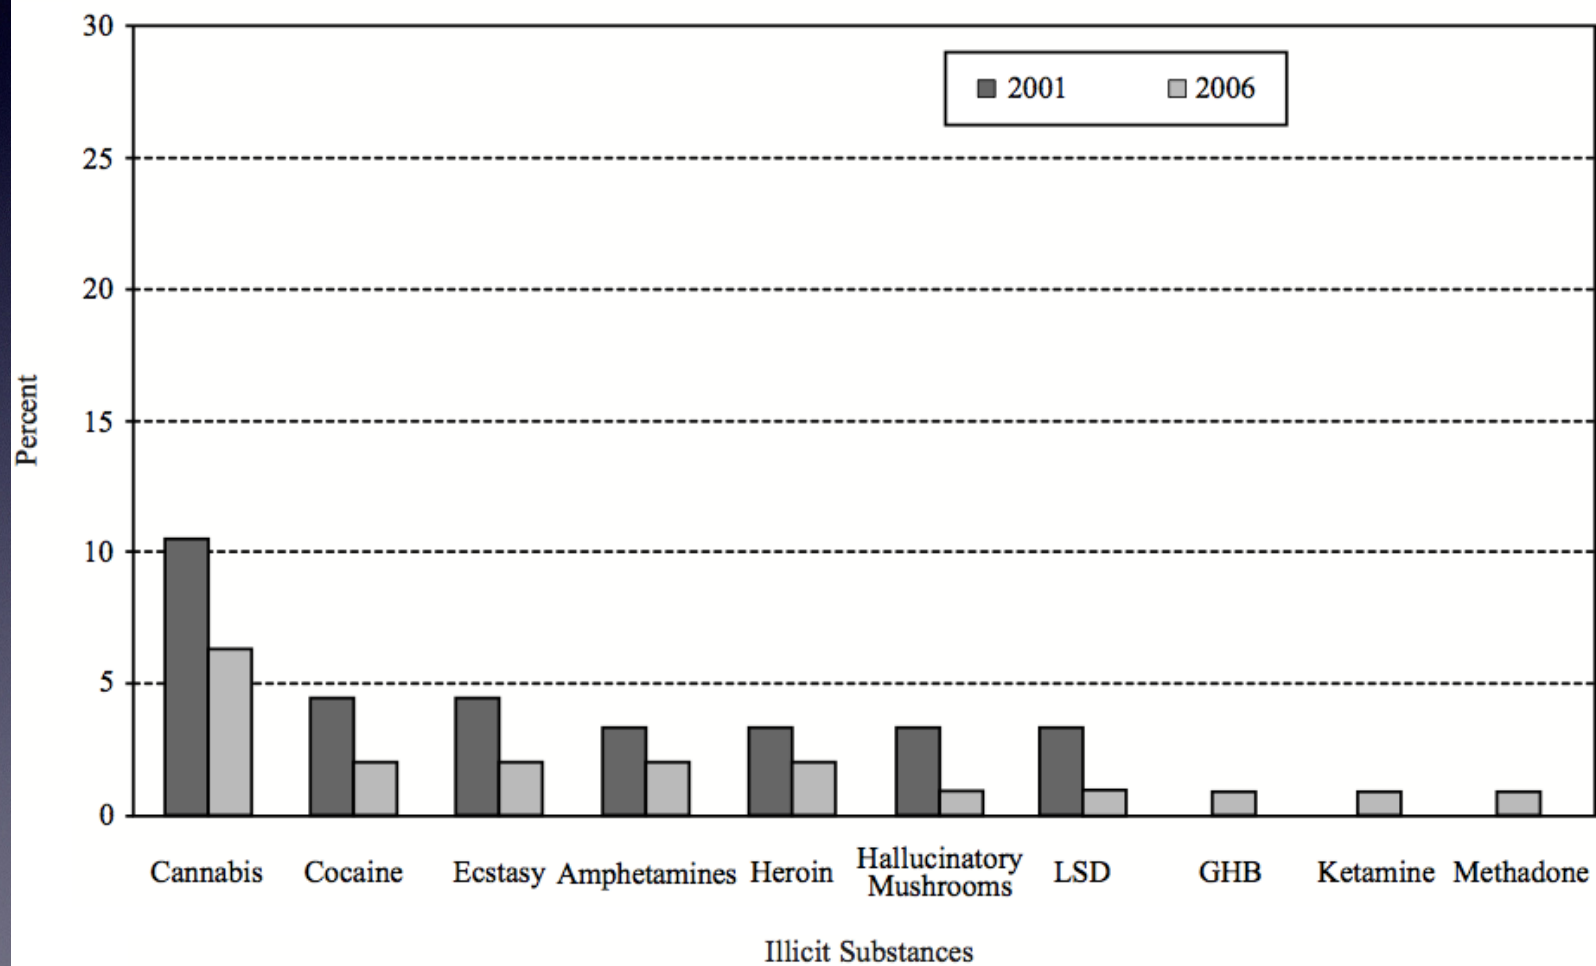

After 10 years of drug decriminalization in Portugal...

Figure 3
Individuals Charged, By the Year and Drug-Related Status

Figure 7
Individuals Sentenced by Year, and by Drug-Related Status

Figure 4
National Investigation in School Environment, 2001 and 2006, 3rd Cycle (7th, 8th, and 9th years), Portugal,
Prevalence Over Entire Life

In almost every category of drug, and for drug usage overall, the lifetime prevalence rates in the predecriminalization era of the 1990s were higher than the post-decriminalization rates.

Figure 5
National Investigation in School Environment, 2001 and 2006, Secondary (10th, 11th, and 12th years), Portugal, Prevalence Over Entire Life

The total number of drug-related deaths has actually *decreased* from the pre-criminalization year of 1999 (when it totaled close to 400) to 2006 (when the total was 290).

Drug-related mortality rates have decreased as well.