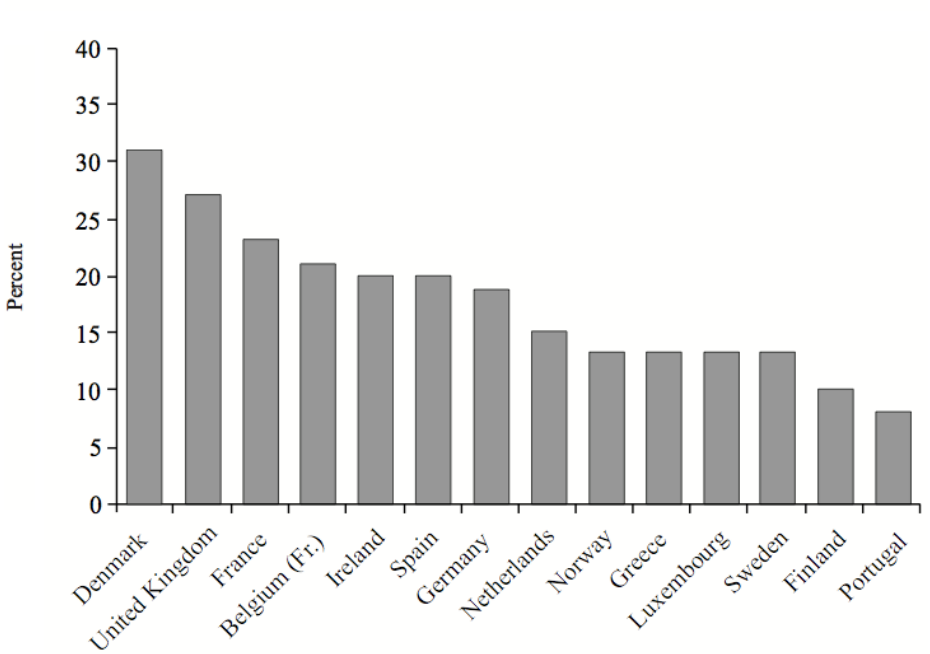

The total number of drug-related deaths has actually *decreased* from the pre-criminalization year of 1999 (when it totaled close to 400) to 2006 (when the total was 290).

Drug-related mortality rates have decreased as well.

Figure 11
Deaths,* by Year, by Substance

The majority of EU states have rates that are *double and triple* the rate for post-decriminalization Portugal.

Figure 19
Trends in Last Year Prevalence of Cocaine Use among Young Adults, Ages 15–34

Figure 15
European Union (2001–2005), General Population (15–64 Years), Cannabis, Prevalence over Entire Life

Figure 17
European Union (2001–2005), General Population (15–64 Years), Cocaine, Prevalence over Entire Life