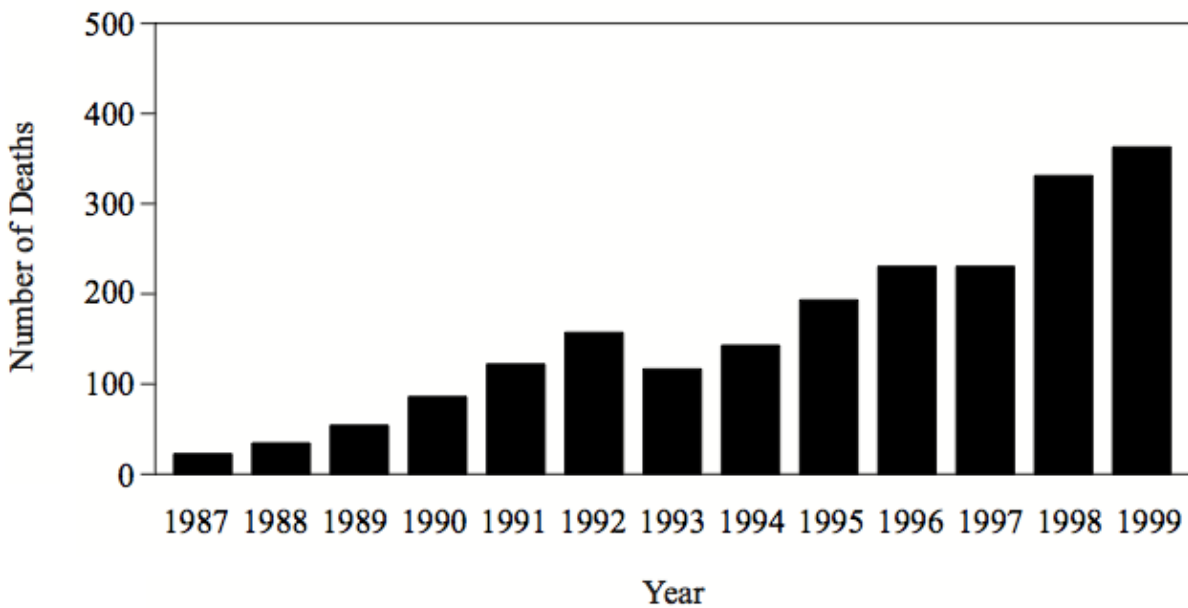

In almost every category of drug, and for drug usage overall, the lifetime prevalence rates in the predecriminalization era of the 1990s were higher than the post-decriminalization rates.

Figure 5
National Investigation in School Environment, 2001 and 2006, Secondary (10th, 11th, and 12th years), Portugal, Prevalence Over Entire Life

The number of newly reported cases of HIV and AIDS among drug addicts has declined substantially every year since 2001.

Figure 12
Number of Acute Drug-Related Deaths, 1987–1999

Figure 13
Deaths,* According to Year

The total number of drug-related deaths has actually *decreased* from the pre-criminalization year of 1999 (when it totaled close to 400) to 2006 (when the total was 290).

Drug-related mortality rates have decreased as well.