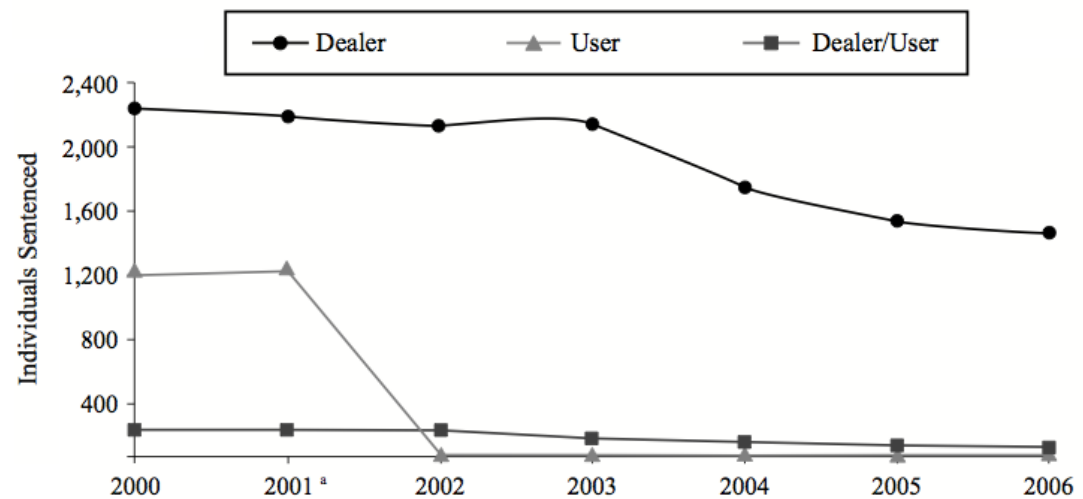

After 10 years of drug decriminalization in Portugal...

Figure 3
Individuals Charged, By the Year and Drug-Related Status

Figure 7
Individuals Sentenced by Year, and by Drug-Related Status

Figure 4
National Investigation in School Environment, 2001 and 2006, 3rd Cycle (7th, 8th, and 9th years), Portugal,
Prevalence Over Entire Life

In almost every category of drug, and for drug usage overall, the lifetime prevalence rates in the predecriminalization era of the 1990s were higher than the post-decriminalization rates.

Figure 5
National Investigation in School Environment, 2001 and 2006, Secondary (10th, 11th, and 12th years), Portugal, Prevalence Over Entire Life

The total number of drug-related deaths has actually *decreased* from the pre-criminalization year of 1999 (when it totaled close to 400) to 2006 (when the total was 290).

Drug-related mortality rates have decreased as well.