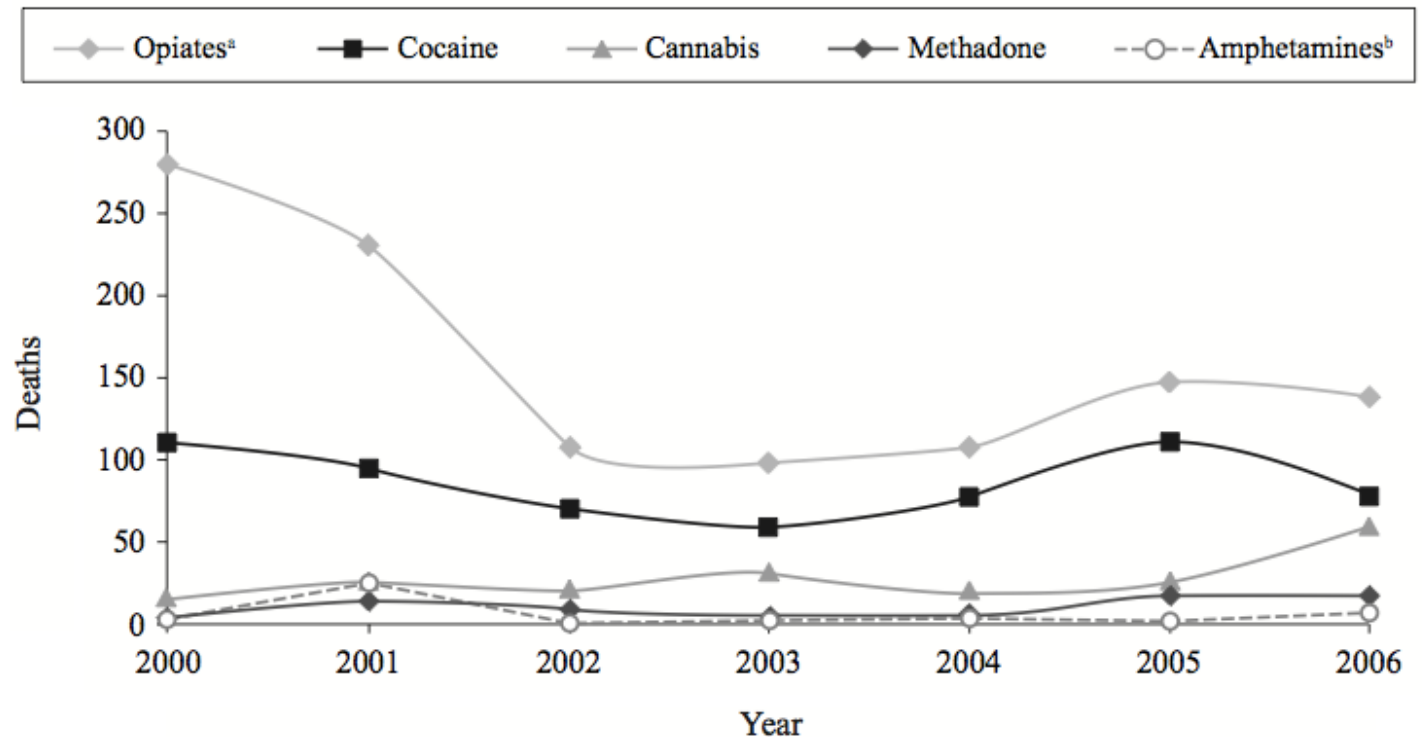

The total number of drug-related deaths has actually *decreased* from the pre-criminalization year of 1999 (when it totaled close to 400) to 2006 (when the total was 290).

Drug-related mortality rates have decreased as well.

Figure 11
Deaths,* by Year, by Substance