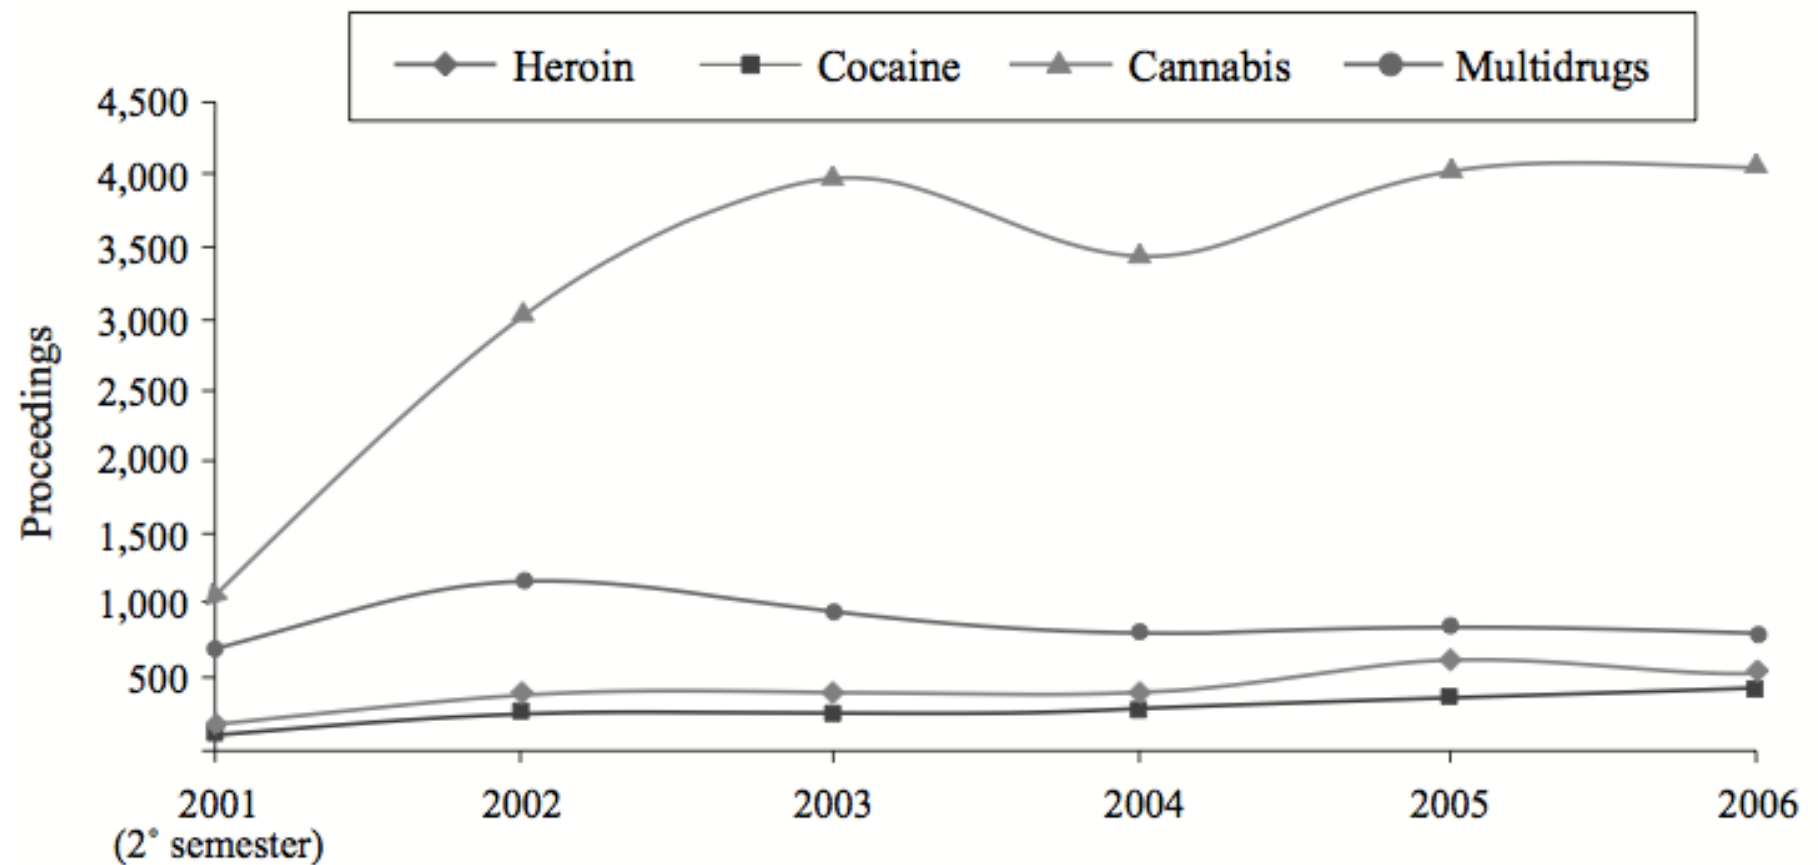

In almost every category of drug, and for drug usage overall, the lifetime prevalence rates in the predecriminalization era of the 1990s were higher than the post-decriminalization rates.

Figure 5
National Investigation in School Environment, 2001 and 2006, Secondary (10th, 11th, and 12th years), Portugal, Prevalence Over Entire Life

Figure 2
Administrative Infraction Proceedings, by Year,* by Type of Drug

Figure 9
HIV/AIDS Notifications, Percent Drug Users and Nondrug Users, by Year of Diagnosis

Figure 8
HIV/AIDS Notifications: Drug Users and Nondrug Users, by Year of Diagnosis

The number of newly reported cases of HIV and AIDS among drug addicts has declined substantially every year since 2001.

Figure 12
Number of Acute Drug-Related Deaths, 1987–1999

Figure 13
Deaths,* According to Year

The total number of drug-related deaths has actually *decreased* from the pre-criminalization year of 1999 (when it totaled close to 400) to 2006 (when the total was 290).

Drug-related mortality rates have decreased as well.