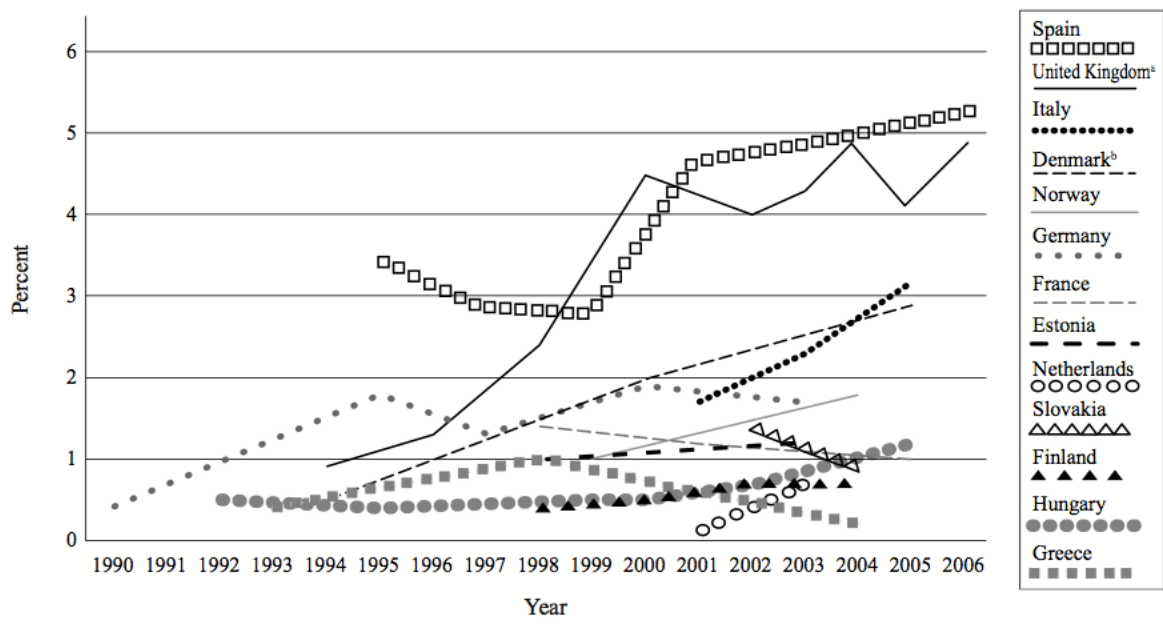

The total number of drug-related deaths has actually *decreased* from the pre-criminalization year of 1999 (when it totaled close to 400) to 2006 (when the total was 290).

Drug-related mortality rates have decreased as well.

Figure 11
Deaths,* by Year, by Substance

The majority of EU states have rates that are *double and triple* the rate for post-decriminalization Portugal.

Figure 19
Trends in Last Year Prevalence of Cocaine Use among Young Adults, Ages 15–34

Figure 15
European Union (2001–2005), General Population (15–64 Years), Cannabis, Prevalence over Entire Life

Figure 17
European Union (2001–2005), General Population (15–64 Years), Cocaine, Prevalence over Entire Life