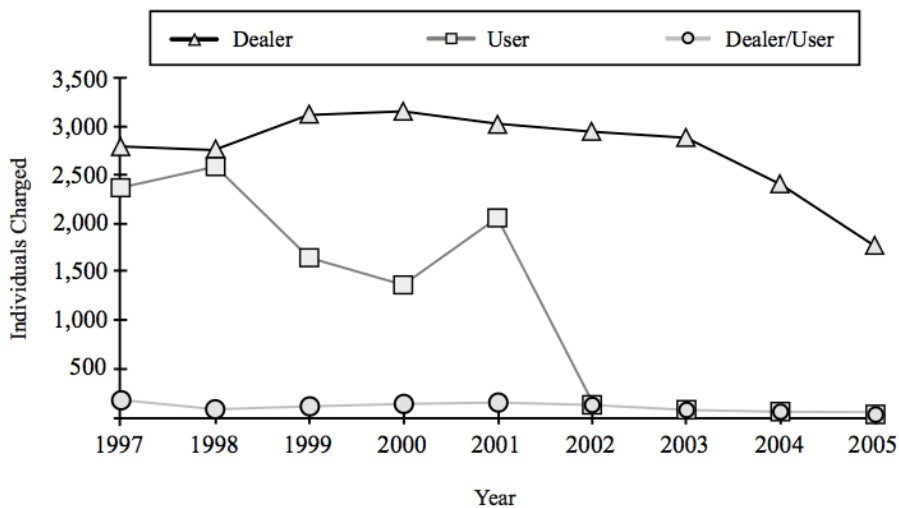

After 10 years of drug decriminalization in Portugal...

Figure 3
Individuals Charged, By the Year and Drug-Related Status

Figure 7
Individuals Sentenced by Year, and by Drug-Related Status

Figure 4
National Investigation in School Environment, 2001 and 2006, 3rd Cycle (7th, 8th, and 9th years), Portugal,
Prevalence Over Entire Life

In almost every category of drug, and for drug usage overall, the lifetime prevalence rates in the predecriminalization era of the 1990s were higher than the post-decriminalization rates.

Figure 5
National Investigation in School Environment, 2001 and 2006, Secondary (10th, 11th, and 12th years), Portugal, Prevalence Over Entire Life

The total number of drug-related deaths has actually *decreased* from the pre-criminalization year of 1999 (when it totaled close to 400) to 2006 (when the total was 290).

Drug-related mortality rates have decreased as well.