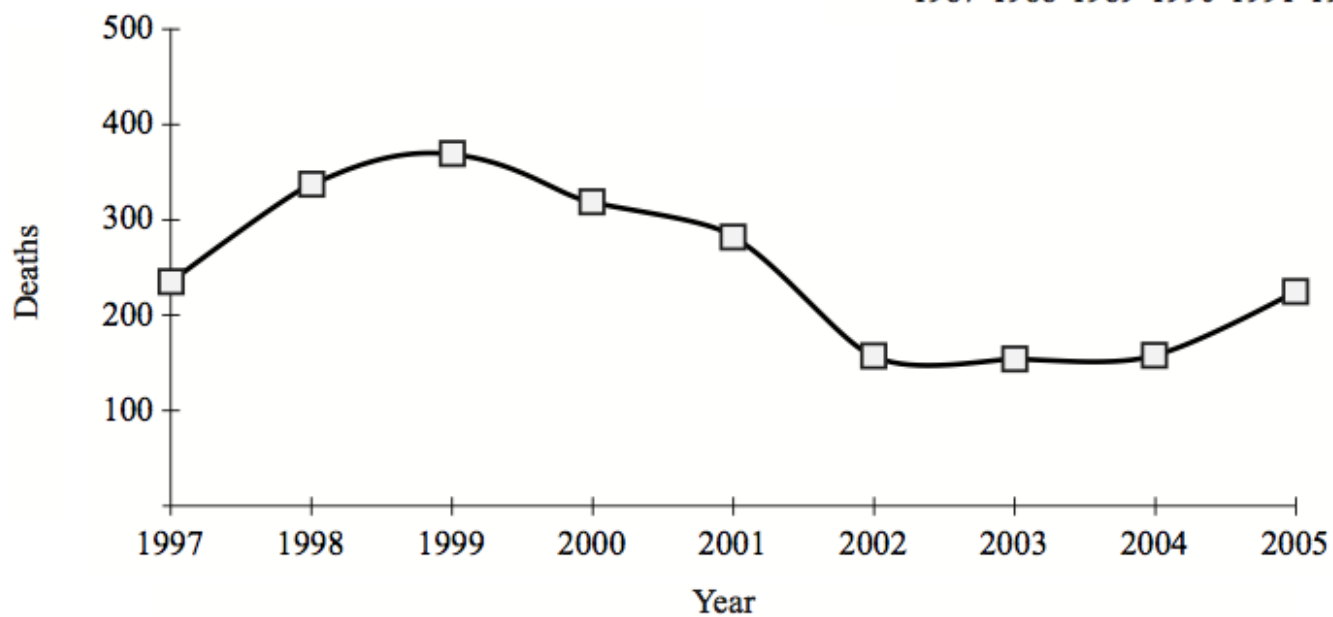

In almost every category of drug, and for drug usage overall, the lifetime prevalence rates in the predecriminalization era of the 1990s were higher than the post-decriminalization rates.

Figure 5
National Investigation in School Environment, 2001 and 2006, Secondary (10th, 11th, and 12th years), Portugal, Prevalence Over Entire Life

The number of newly reported cases of HIV and AIDS among drug addicts has declined substantially every year since 2001.

Figure 12
Number of Acute Drug-Related Deaths, 1987–1999

Figure 13
Deaths,* According to Year

The total number of drug-related deaths has actually *decreased* from the pre-criminalization year of 1999 (when it totaled close to 400) to 2006 (when the total was 290).

Drug-related mortality rates have decreased as well.